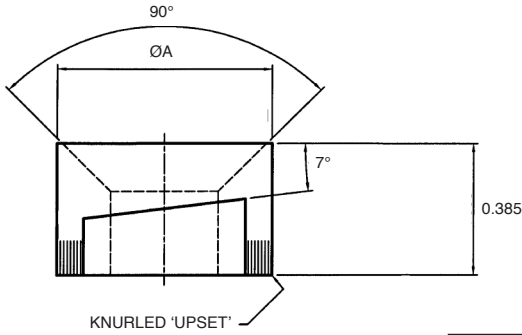

AIR FEED LOCKSCREW

BRAUER PART NO.	CARR LANE EQUIVALENT	MOUNTING SCREW	MOUNTING SCREW Ø	A	C	D	E
BTC0004/1	CL-9-AFL	NOT SUPPLIED	5/16	5/8	3/16	-	-
BTC0004/2	CL-11-AFL	5/16 - 18 X 1.00	5/16	5/8	3/16	19/32	-
BTC0004/3	CL-13-AFL	5/16 - 18 x 1.50 C/W LOCK NUT	5/16	5/8	3/16	1 3/32	3/4
BTC0004/4	CL-14-AFL	5/16 - 18 x 2.00 C/W LOCK NUT	5/16	5/8	3/16	1 19/32	1 1/4
BTC0004/5	CL-10-AFL	NOT SUPPLIED	3/8	3/4	7/32	-	-
BTC0004/6	CL-12-AFL	3/8 - 16 X 1.00	3/8	3/4	7/32	19/32	-

AIR FEED LINER BUSH