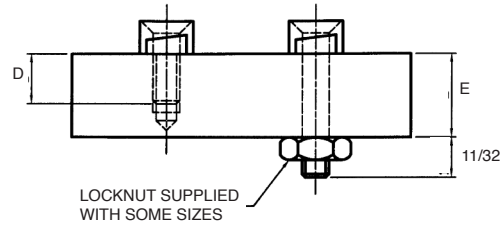

AIR FEED LOCKSCREW

BRAUER PART NO.	CARR LANE EQUIVALENT	MOUNTING SCREW	MOUNTING SCREW Ø	A	C	D	E
BTC0004/1	CL-9-AFL	NOT SUPPLIED	5/16	5/8	3/16	-	-
BTC0004/2	CL-11-AFL	5/16 - 18 X 1.00	5/16	5/8	3/16	19/32	-
BTC0004/3	CL-13-AFL	5/16 - 18 x 1.50 C/W LOCK NUT	5/16	5/8	3/16	1 3/32	3/4
BTC0004/4	CL-14-AFL	5/16 - 18 x 2.00 C/W LOCK NUT	5/16	5/8	3/16	1 19/32	1 1/4
BTC0004/5	CL-10-AFL	NOT SUPPLIED	3/8	3/4	7/32	-	-
BTC0004/6	CL-12-AFL	3/8 - 16 X 1.00	3/8	3/4	7/32	19/32	-

AIR FEED LINER BUSH