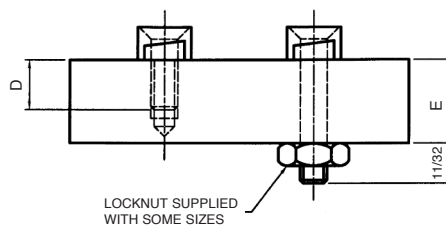

AIR FEED LOCKSCREW

BRAUER PART NO.	CARR LANE EQUIVALENT	MOUNTING SCREW	MOUNTING SCREW Ø	A	C	D	E
BTC0004/1	CL-9-AFL	NOT SUPPLIED	5/16	5/8	3/16	-	-
BTC0004/2	CL-11-AFL	5/16-18 X 1.00	5/16	5/8	3/16	19/32	-
BTC0004/3	CL-13-AFL	5/16-18 x 1.50 C/W LOCK NUT	5/16	5/8	3/16	13/32	3/4
BTC0004/4	CL-14-AFL	5/16-18 x 2.00 C/W LOCK NUT	5/16	5/8	3/16	19/32	1 1/4
BTC0004/5	CL-10-AFL	NOT SUPPLIED	3/8	3/4	7/32	-	-
BTC0004/6	CL-12-AFL	3/8-16 X 1.00	3/8	3/4	7/32	19/32	-

AIR FEED LINER BUSH