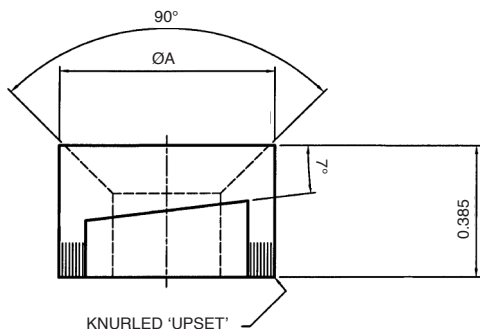

AIR FEED LOCKSCREW

BRAUER PART NO.	CARR LANE EQUIVALENT	MOUNTING SCREW	MOUNTING SCREW Ø	A	C	D	E
BTC0004/1	CL-9-AFL	NOT SUPPLIED	5/16	5/8	3/16	-	-
BTC0004/2	CL-11-AFL	5/16-18 X 1.00	5/16	5/8	3/16	19/32	-
BTC0004/3	CL-13-AFL	5/16-18 x 1.50 C/W LOCK NUT	5/16	5/8	3/16	13/32	3/4
BTC0004/4	CL-14-AFL	5/16-18 x 2.00 C/W LOCK NUT	5/16	5/8	3/16	19/32	1 1/4
BTC0004/5	CL-10-AFL	NOT SUPPLIED	3/8	3/4	7/32	-	-
BTC0004/6	CL-12-AFL	3/8-16 X 1.00	3/8	3/4	7/32	19/32	-

AIR FEED LINER BUSH